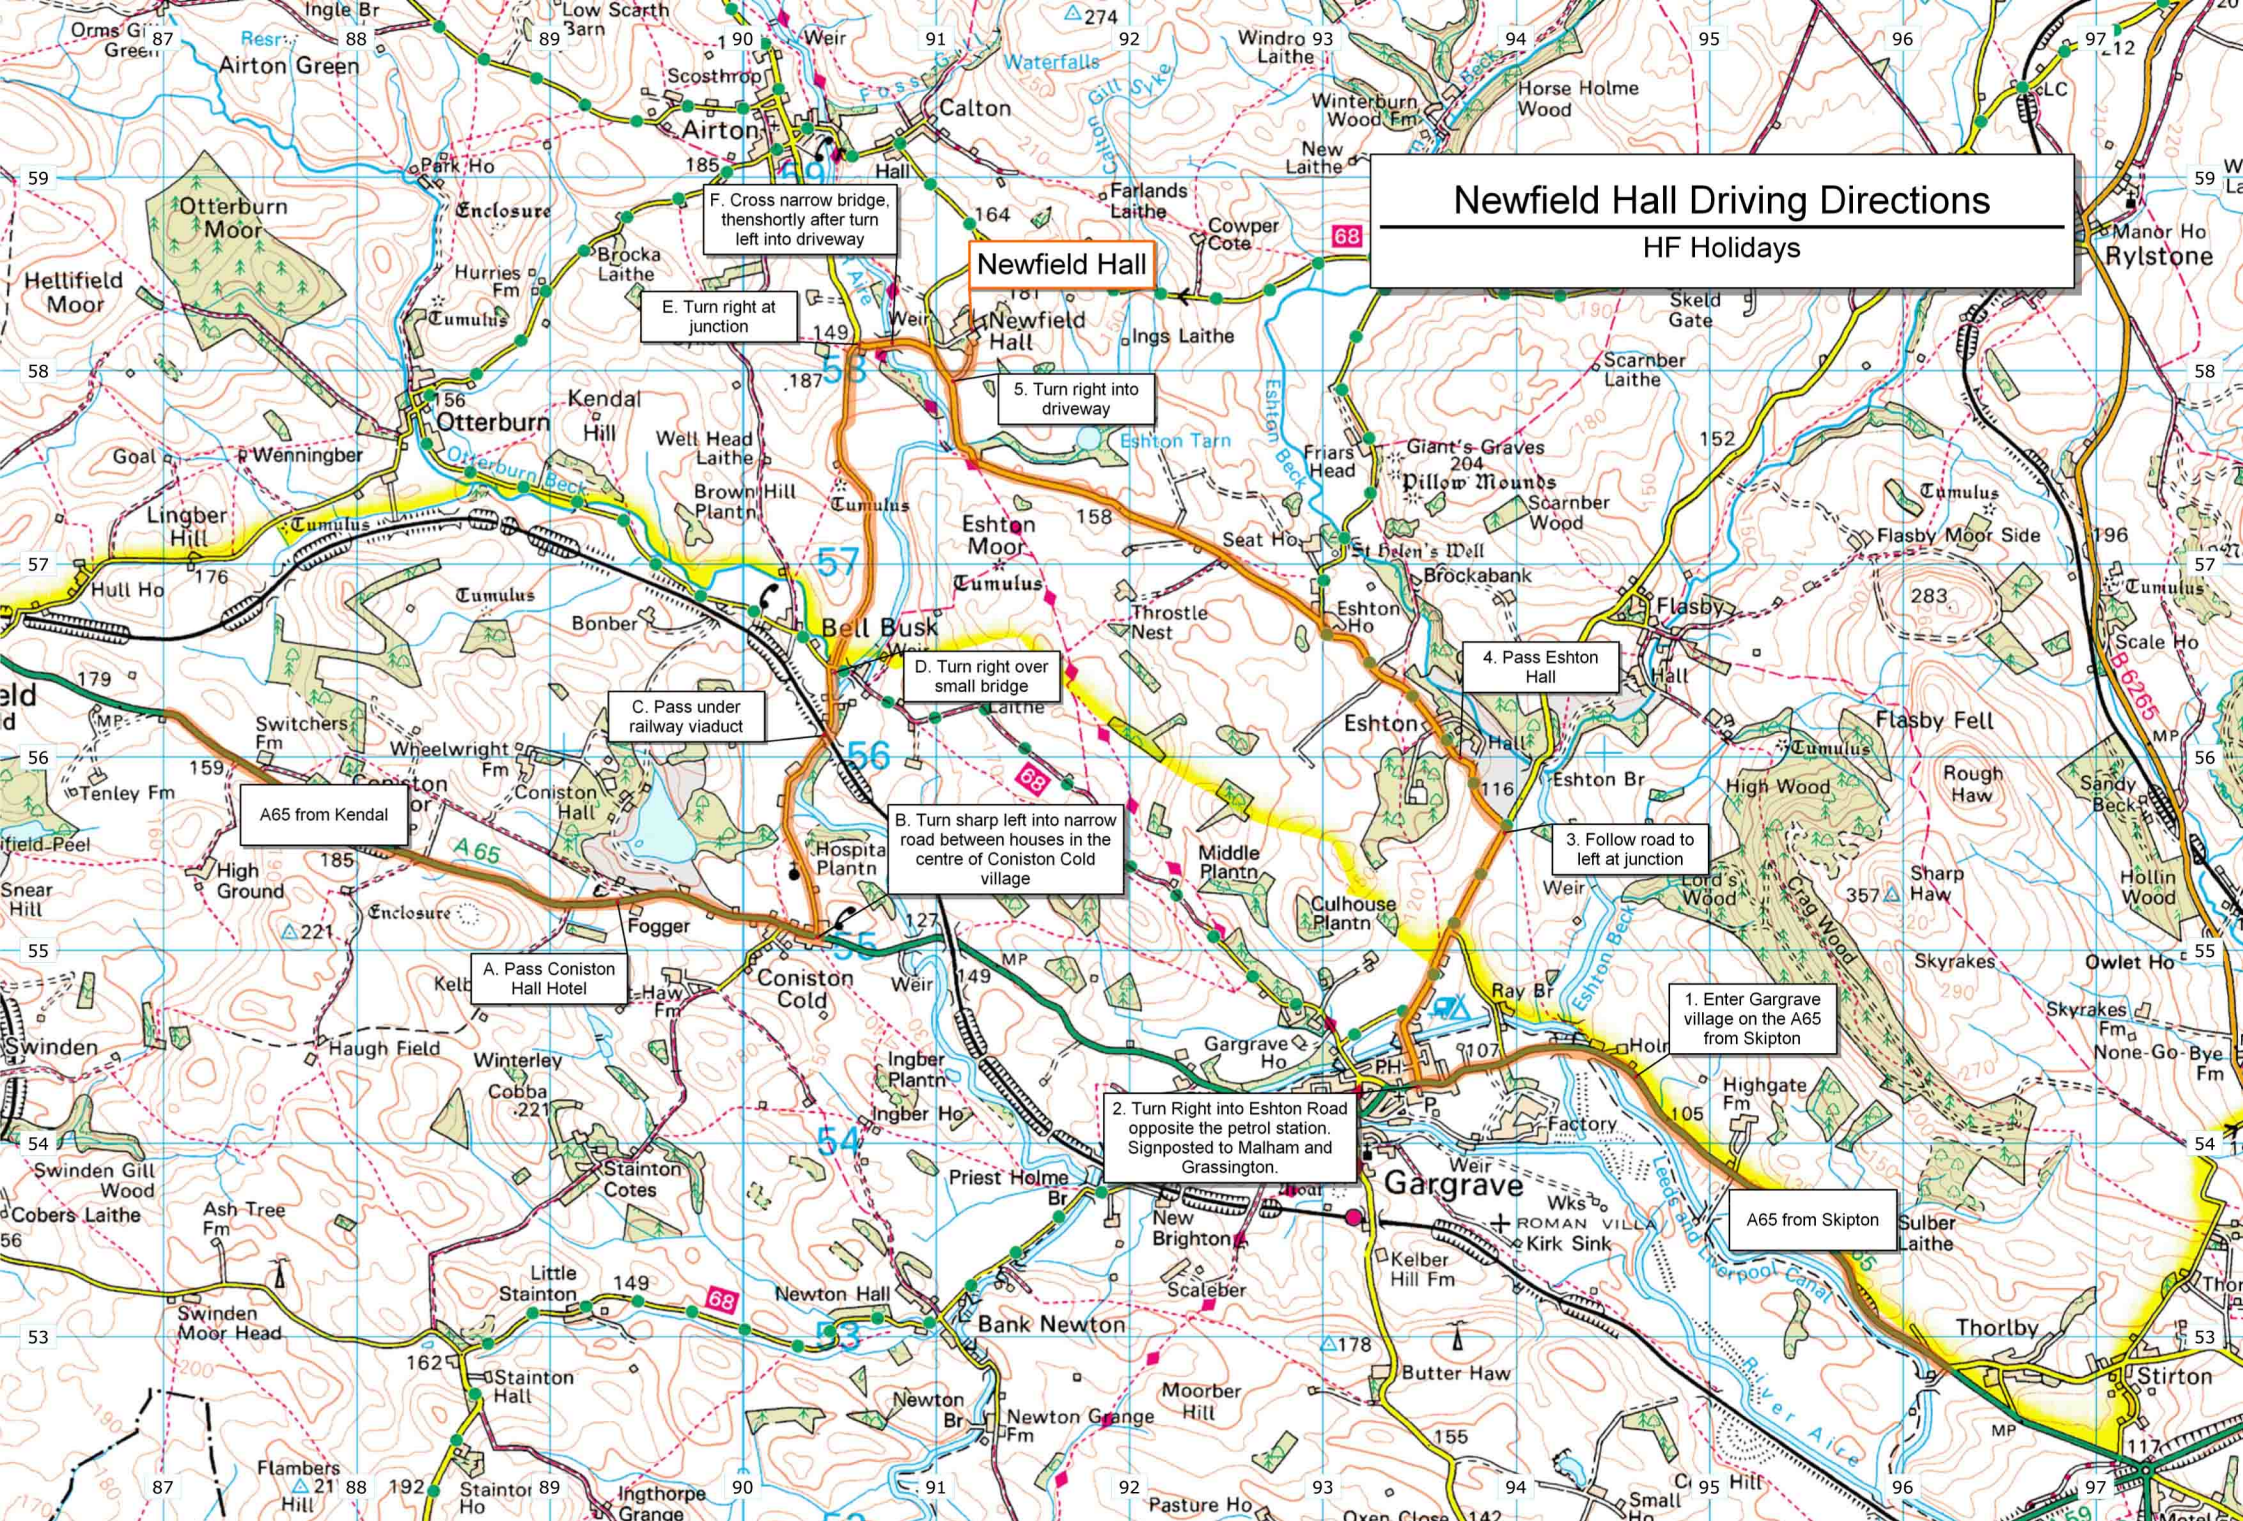

Newfield Hall Driving Directions

HF Holidays

A65 from Kendal

A. Pass Coniston Hall Hotel

C. Pass under railway viaduct

B. Turn sharp left into narrow road between houses in the centre of Coniston Cold village

D. Turn right over small bridge

E. Turn right at junction

F. Cross narrow bridge, then shortly after turn left into driveway

Newfield Hall

5. Turn right into driveway

4. Pass Eshton Hall

3. Follow road to left at junction

1. Enter Gargrave village on the A65 from Skipton

A65 from Skipton

2. Turn Right into Eshton Road opposite the petrol station. Signposted to Malham and Grassington.